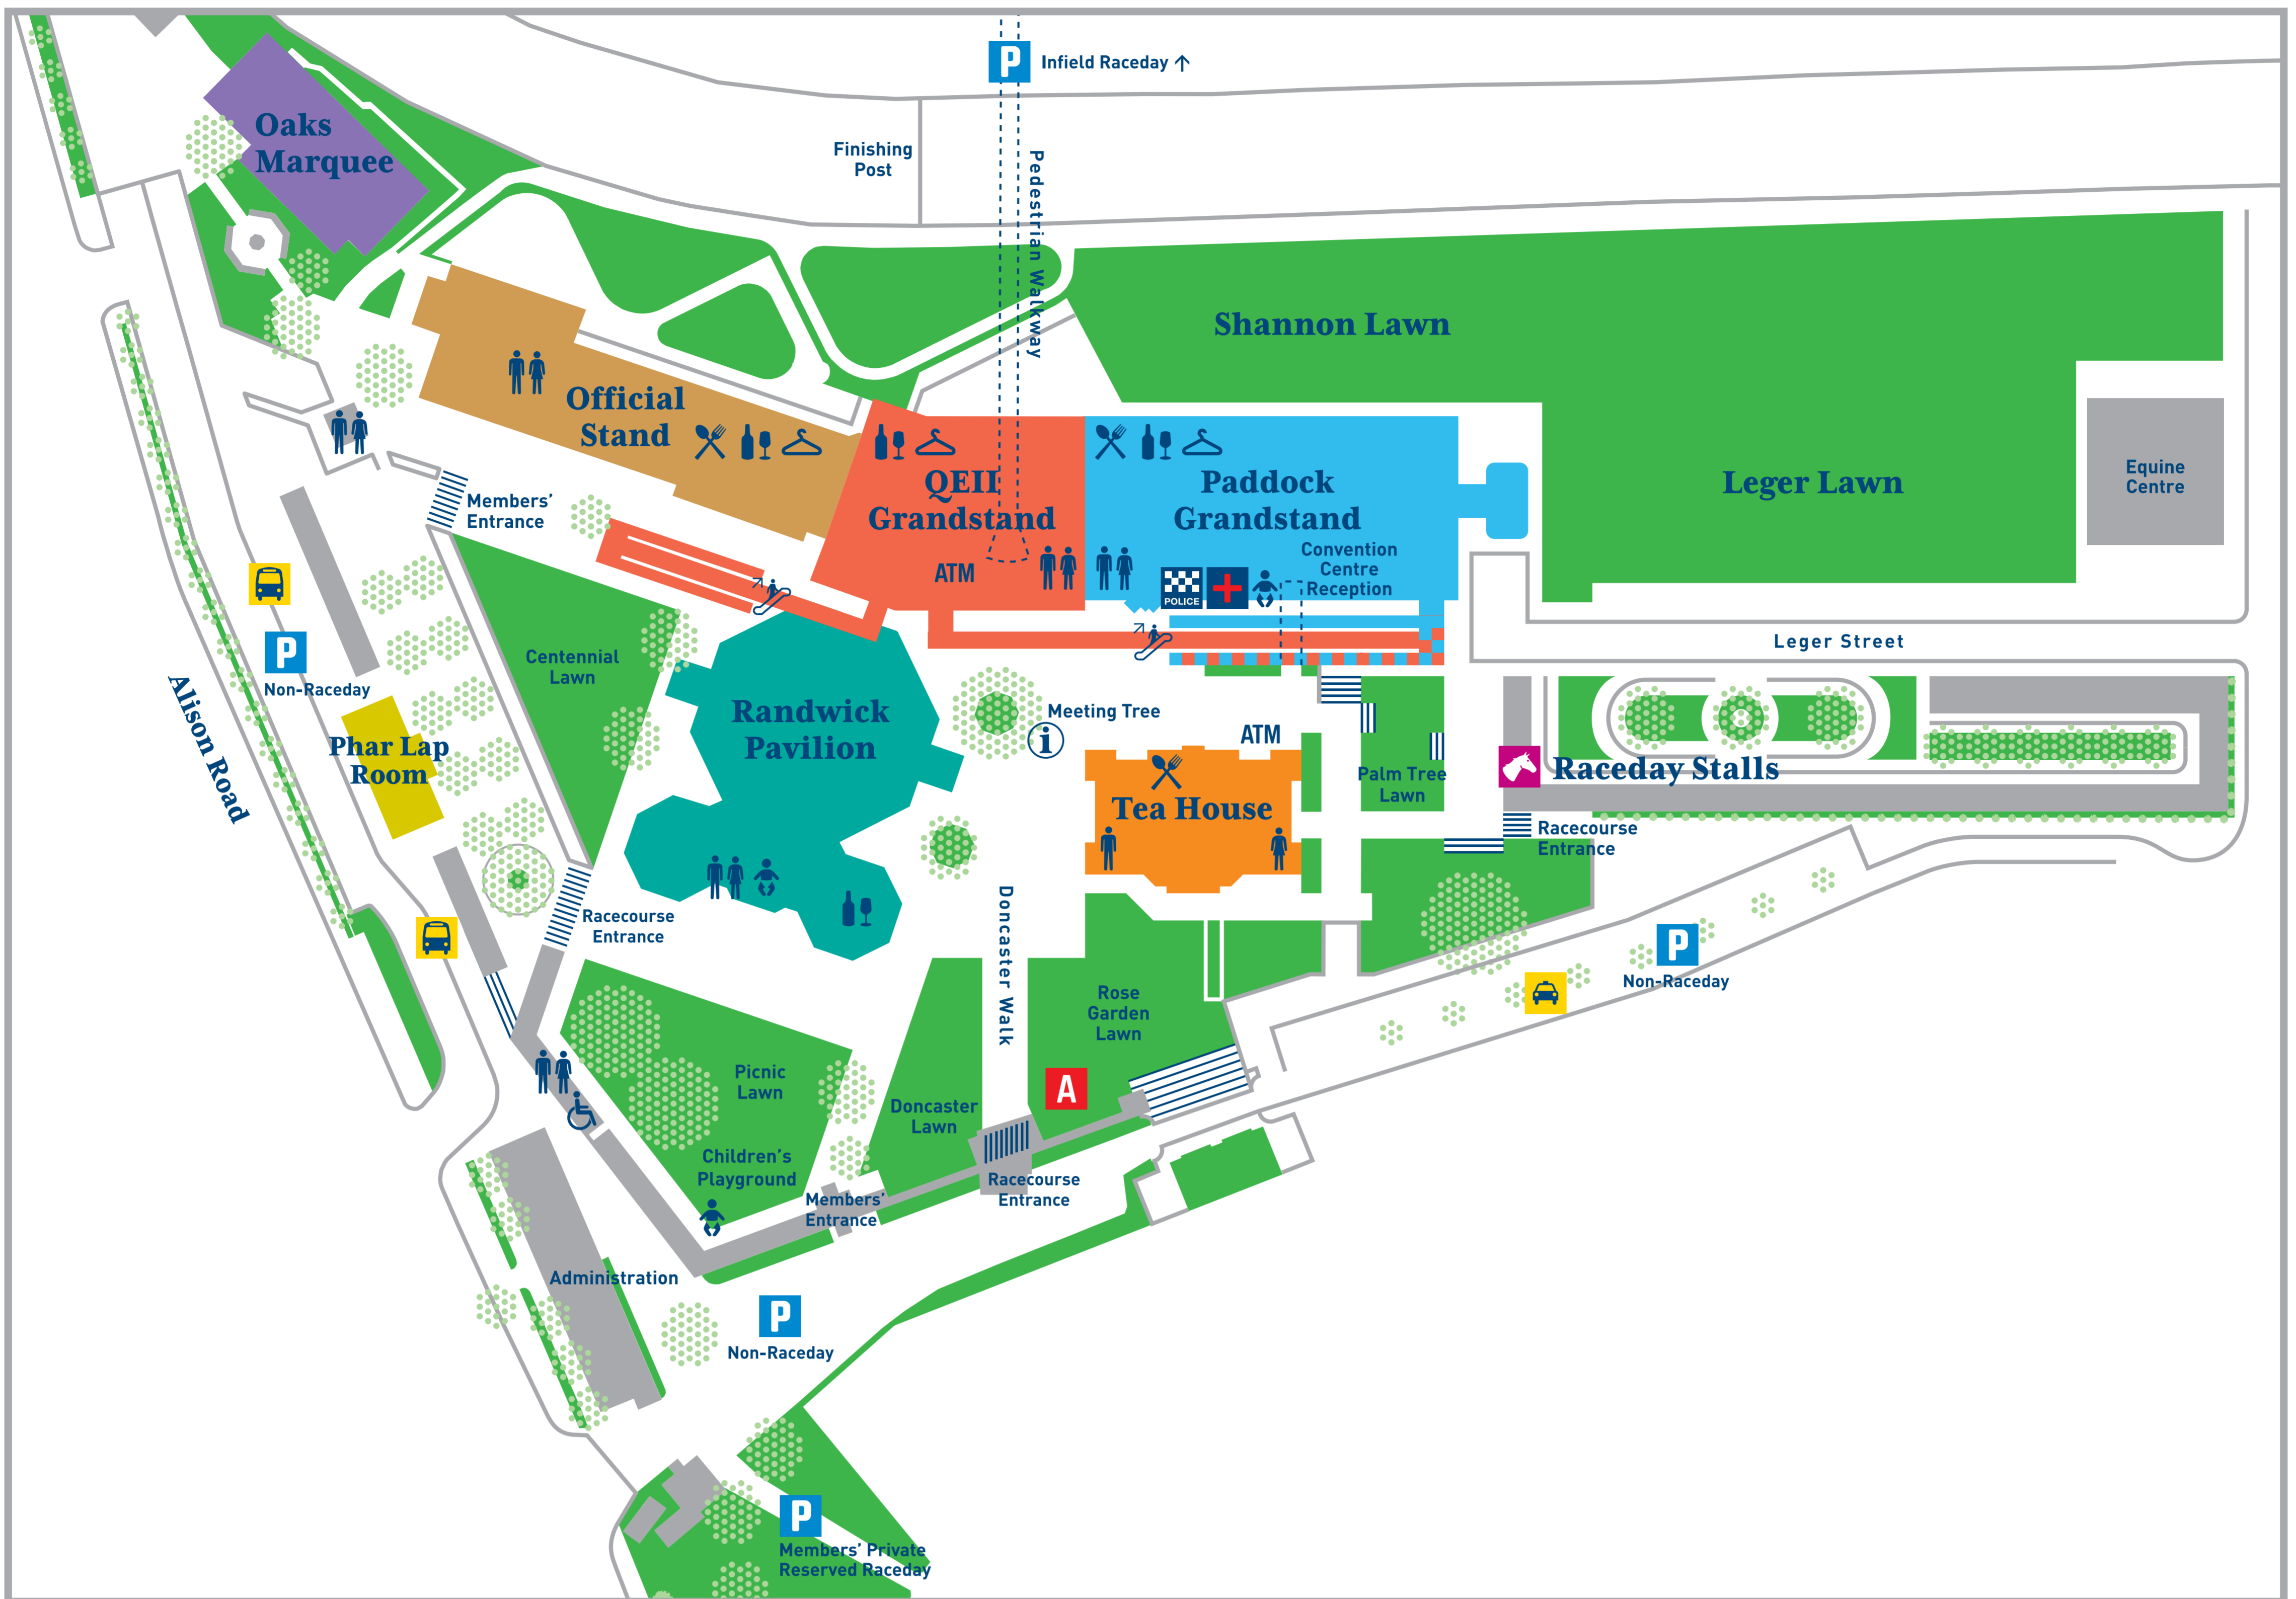

Precinct Map

Official Grandstand

- Owners Lounge
- Oaks Lounge
 - Oaks Bar
 - Oaks Café
- Epsom Room & Bar

- Champagne Room & Bar
- Doncaster Room
 - Doncaster Bar
 - Doncaster Café
- Villiers Room
 - Villiers Bar
 - Villiers Café

Randwick Pavilion

- Raceday Bookmakers & TAB
- Octagonal Bar

QEII Grandstand

- Derby Room
 - Derby Bar
 - Derby Café
- Viewing Deck
- Derby Room is reserved for full AJC Members and Annual Members' Guest Card Holders*

- Galaxy Room
- Committee Room

- St Leger Room & Bar
- Viewing Deck

- Vista Room
- Kingston Town Room

Paddock Grandstand

- Shannon Room
 - Starters Bar
 - Super Impose Bar
- Shannon Café

- Gimcrack Room
- Gunsynd Bar
- Hyde Park Café
- Vice Regal Room

- Panorama Room
 - Mile Bar
 - Panorama Bar
- Viewing Deck

Tea House

Phar Lap Room

- CAFÉ
- BAR
- ATM
- MOVATOR
- TOILETS
- DISABLED
- CLOAKROOM
- BABY CHANGE
- INFORMATION

- POLICE/SECURITY
- FIRST AID
- EMERGENCY ASSEMBLY
- PARKING
- BUSES
- TAXIS